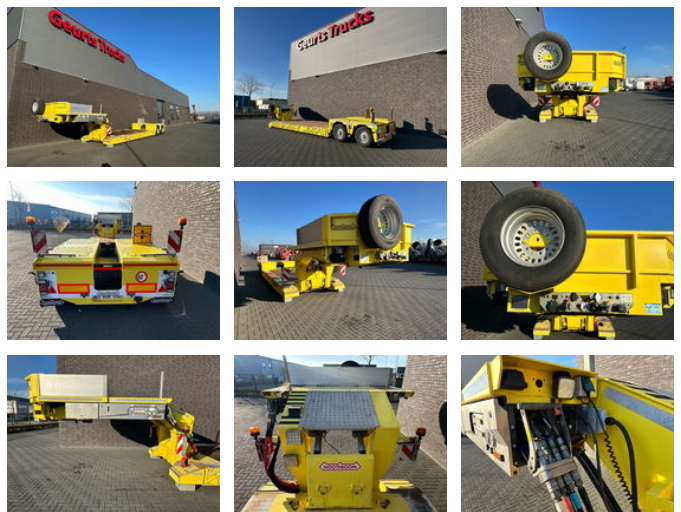

Nooteboom EURO-47-02 PENDEL X DIEPLADER/ LOWLOADER/TIEFLADER

General features

Brand	Nooteboom
Subcategory	Lowloader
Date of first registration	25-02-2021
Color	Yellow
Condition	Used
General condition	Very good
Reference	1790255

Characteristics

Empty weight	12.920kg
Load capacity	34.079kg
GWV	47.000kg
Length	1.311cm
Width	254cm
Serial number	XMREUR000MM000031

Nooteboom EURO-47-02 PENDEL X DIEPLADER/ LOWLOADER/TIEFLADER

Technical specifications

Number of axes

2

Description

EURO-47-02 PENDEL X LOWLOADER 2 PENDEL AXLE LOWBED DETACHABLE GOOSENECK PAYLOAD 34,07 TON KINGPIN DISTANCE TO TRAILER 255CM ELECTRO-HYDRAULIC AUXILIARY CONTROL SYSTEM WABCO SMART BOARD WHEELBASE 998CM LOADING PLATFORM LENGTH 635CM + EXTENDABLE 360CM LOADING PLATFORM WIDTH 254CM LOADING PLATFORM WIDTH EXTENSION 2X25CM LOADING PLATFORM THICKNESS 39CM LOADING PLATFORM HEIGHT FRONT AND REAR 52CM EXCAVATOR HANDLE BRIDGE L=276CM, W=50CM, DEPTH=56CM SUSPENSION: PENDULUM AXLE LINES SUSPENSION STROKE 60CM CENTRAL LUBRICATION STROBE LAMPS FRONT AND REAR MARKING BORDER SET