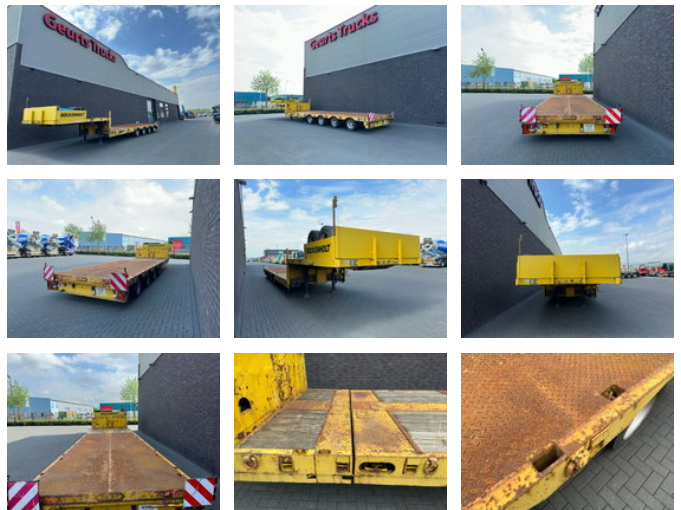

Nooteboom OSD-50-04-V EXTENDABLE SEMI DIEPLADER/ TIEFLADER/LOWLOADER

General characteristics

Brand	Nooteboom
Subcategory	Semi lowloader
Date of first registration	22-08-1994
Colour	Yellow
Condition	Used
General state	Very good
Reference	1790082

Properties

Single weight	11.420kg
Serial number	0138

Nooteboom OSD-50-04-V EXTENDABLE SEMI DIEPLADER/ TIEFLADER/LOWLOADER

Technical specifications

Number of axes

4

Description

NOOTEBOOM OSD-50-04-V SEMI LOWLOADER 4X SAF AXELS 2X STEERLING AXELS (SELF STEERING) AIRSUSPENSION
TYRE SIZE 205/65 R17.5 EXTENDABLE LOADING BED SIZE 923 CM + 670 CM EXTENDABLE TOTAL BED LENGT 1593 CM
WIDTH OF BED 275 CM +2X 27.5 CM SITE EXTENSION TOTAL WIDTH OF BED 330 CM HIGH OF THE BED ±77 CM LOADED
GOOSNECK 388 LONG HOOKEYES AND RONGPOTS 2X STABILZERS ON THE BACK OF THE LOWLOADER
WWW.GEURTSTRUCKS.COM FOLLOW OUR INSTAGRAM: GEURTSTRUCKS WIR SPRECHEN DEUTSCH WE SPEAK ENGLISH
HABLAMOS ESPANOL Geurts Trucks' general terms and conditions apply to all offers, quotations and agreements. All agreements
with Geurts Trucks are governed by the law of the Netherlands and the Oost-Brabant Court, located in 's-Hertogenbosch, has
exclusive jurisdiction to take cognizance of any disputes. You can find the full text of our general terms and conditions on our
website: <https://www.geurtstrucks.com/terms-and-conditions>