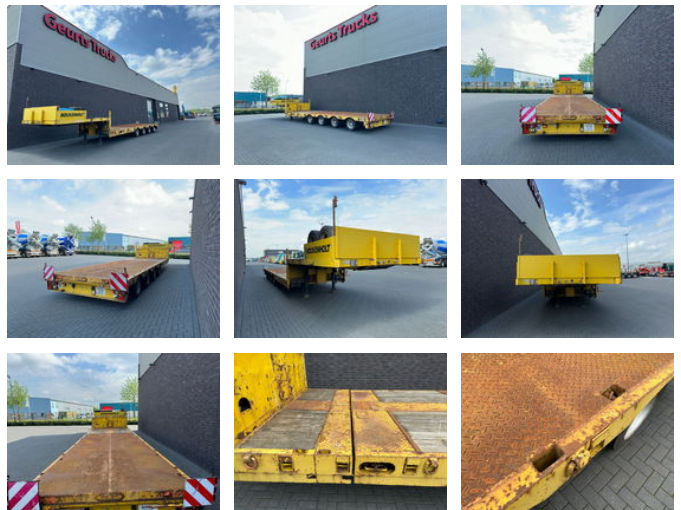

Nooteboom OSD-50-04-V EXTENDABLE SEMI DIEPLADER/ TIEFLADER/LOWLOADER

General features

Brand	Nooteboom
Subcategory	Semi lowloader
Date of first registration	22-08-1994
Color	Yellow
Condition	Used
General condition	Very good
Reference	1790082

Characteristics

Empty weight	11.420kg
Serial number	0138

Nooteboom OSD-50-04-V EXTENDABLE SEMI DIEPLADER/ TIEFLADER/LOWLOADER

Technical specifications

Number of axes

4

Description

NOOTEBOOM OSD-50-04-V SEMI LOWLOADER 4X SAF AXELS 2X STEERLING AXELS (SELF STEERING) AIRSUSPENSION
TYRE SIZE 205/65 R17.5 EXTENDABLE LOADING BED SIZE 923 CM + 670 CM EXTENDABLE TOTAL BED LENGT 1593 CM
WIDTH OF BED 275 CM +2X 27.5 CM SITE EXTENSION TOTAL WIDTH OF BED 330 CM HIGH OF THE BED ±77 CM LOADED
GOOSNECK 388 LONG HOOKEYES AND RONGPOTS 2X STABILZERS ON THE BACK OF THE LOWLOADER
WWW.GEURTSTRUCKS.COM FOLLOW OUR INSTAGRAM: GEURTSTRUCKS WIR SPRECHEN DEUTSCH WE SPEAK ENGLISH
HABLAMOS ESPANOL Geurts Trucks' general terms and conditions apply to all offers, quotations and agreements. All agreements
with Geurts Trucks are governed by the law of the Netherlands and the Oost-Brabant Court, located in 's-Hertogenbosch, has
exclusive jurisdiction to take cognizance of any disputes. You can find the full text of our general terms and conditions on our
website: <https://www.geurtstrucks.com/terms-and-conditions>