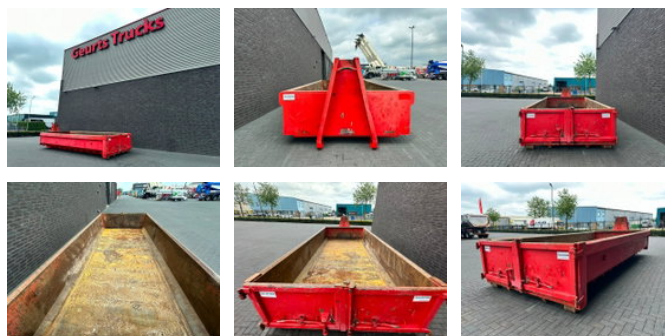

## Overige PUIN CONTAINER

### General characteristics

Brand	Overige
Subcategory	Debris
Condition	Used
General state	Good
Reference	1790738