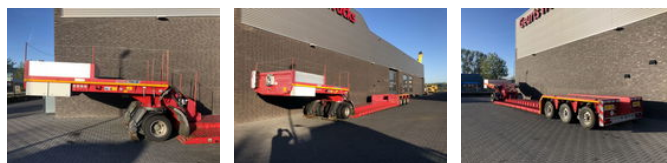

ROJO 1+ 3 LOWLOADER

General features

Brand	ROJO
Subcategory	Lowloader
Construction year	2010
Date of first registration	07-06-2010
Color	Red
Condition	Used
Reference	1788555

Characteristics

Serial number

VS93CTGGS9A869288

ROJO 1+ 3 LOWLOADER

Technical specifications

Number of axes

4

Description

goldhofer rojo 1 bed 3 lowloader nock of neck dolly with pendel axel at back 3 x pendel axels giant back of trailer exavator bridge bed lenght 8 meters width of bed 285 cm + 2x 25 cm site extension trailer work on electric hydraulic powerpack trailer is like new only 5000 kilometers Geurts Trucks' general terms and conditions apply to all offers, quotations and agreements. All agreements with Geurts Trucks are governed by the law of the Netherlands and the Oost-Brabant Court, located in 's-Hertogenbosch, has exclusive jurisdiction to take cognizance of any disputes. You can find the full text of our general terms and conditions on our website: <https://www.geurtstrucks.com/terms-and-conditions>