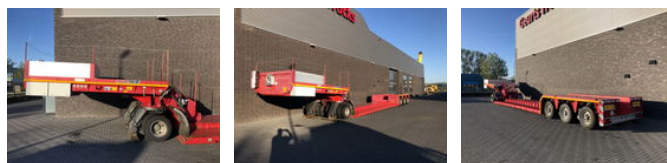

## ROJO 1+ 3 LOWLOADER

### General features

Brand	ROJO
Subcategory	Lowloader
Construction year	2010
Date of first registration	07-06-2010
Condition	Used
Reference	1788555

## Description

goldhofer rojo 1 bed 3 lowloader nock of neck dolly with pendel axel at back 3 x pendel axels giant back of trailer exavator bridge bed lenght 8 meters width of bed 285 cm + 2x 25 cm site extension trailer work on electric hydraulic powerpack trailer is like new only 5000 kilometers Geurts Trucks' general terms and conditions apply to all offers, quotations and agreements. All agreements with Geurts Trucks are governed by the law of the Netherlands and the Oost-Brabant Court, located in 's-Hertogenbosch, has exclusive jurisdiction to take cognizance of any disputes. You can find the full text of our general terms and conditions on our website: <https://www.geurtstrucks.com/terms-and-conditions>