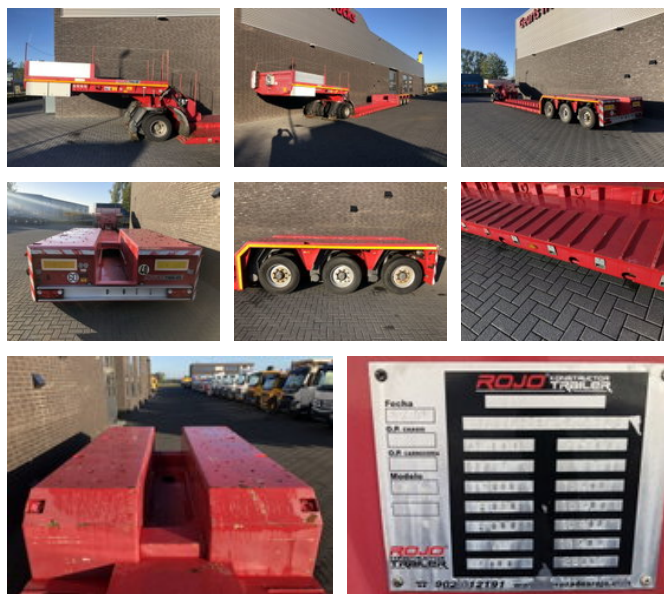

ROJO 1+ 3 LOWLOADER

General characteristics

Brand	ROJO
Subcategory	Lowloader
Year of construction	2010
Date of first registration	07-06-2010
Colour	Red
Condition	Used
Reference	1788555

Properties

Serial number

VS93CTGGS9A869288

ROJO 1+ 3 LOWLOADER

Technical specifications

Number of axes

4

Description

goldhofer rojo 1 bed 3 lowloader nock of neck dolly with pendel axel at back 3 x pendel axels giant back of trailer exavator bridge bed lenght 8 meters width of bed 285 cm + 2x 25 cm site extension trailer work on electric hydraulic powerpack trailer is like new only 5000 kilometers Geurts Trucks' general terms and conditions apply to all offers, quotations and agreements. All agreements with Geurts Trucks are governed by the law of the Netherlands and the Oost-Brabant Court, located in 's-Hertogenbosch, has exclusive jurisdiction to take cognizance of any disputes. You can find the full text of our general terms and conditions on our website: <https://www.geurtstrucks.com/terms-and-conditions>