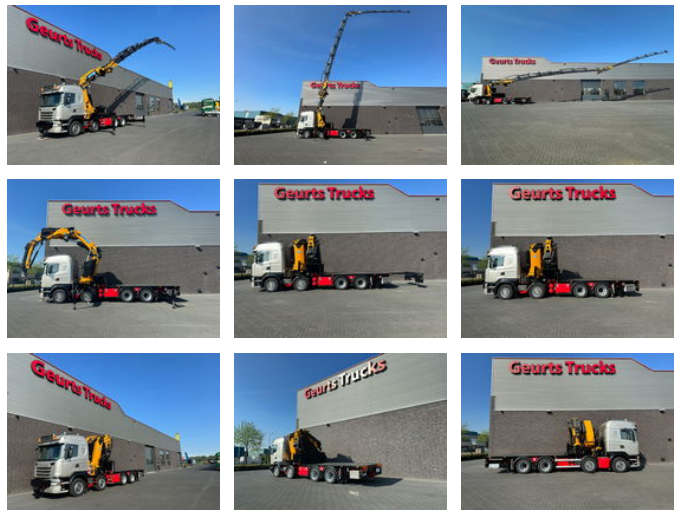

Scania G450 8X4 + EFFER 1255/8S + JIB 6S HD KRAAN/KRAN/ CRANE/GRUA

General features

Brand	Scania
Model	G450
Subcategory	Crane truck
Odometer reading	316.640km
Date of first registration	06-10-2017
Color	Gold
Condition	Used
General condition	Very good
Fuel	Diesel
Emission class	Euro 6
Reference	1790043
CE marking	Yes

Characteristics

Empty weight	27.650kg
Serial number	2644
Lifting capacity	27.500kg
Lifting height	3.650cm
Mast type	Telescope

Scania G450 8X4 + EFFER 1255/8S + JIB 6S HD KRAAN/KRAN/ CRANE/GRUA

Technical specifications

Number of axes	4
Axis configuration	8x4
Transmission	Automatic
Engine output	450hp

Description

SCANIA G450 8X4 WITH EFFER 1255/8S CRANE + JIB 6S HEAVY DUTY EURO 6 L PAKKET 450 HP TRACTION 8X4 FULL AIRSUSPENSION WHEELBASE 460 CM CG19H SLEEP CAB WITH FULL OPTIONS AIRCO HEATER NAVI FRIDGE OPTIECRUISE AUTOMATIC GEARBOX RETARDER TRAILER COUPLING TOOLBOXES XENON LOADING PLATFORM LENGTH 505 CM + 200 CM HYDRAULIC EXTENDABLE IS TOTAL 705 CM LONG RONGPOTS TWISTLOCKS EFFER 1255/8S CRANE + JIB 6S HD TOTAL 14X HYDRAULIC EXTENDABLE OIL COOLER FOR CRANE HYDRAULIC 5X STABILZERS TOTAL CRANE CAN WORK FOR THE CABIN BY FRONT STAMPING RADIO REMOTE CONTROL MAX WORKING HIGH 3650 CM MAX LIFTING CAPACITY 27.500 KG MAX LIFT CAPACITY ON 3273 CM 870 KG WWW.GEURTSTRUCKS.COM FOLLOW OUR INSTAGRAM, FACEBOOK AND TIKTOK TO WATCH OUR VIDEOS FROM OUR TRUCKS AND EQUIPMENT THAT WE HAVE FOR SALE. WIR SPRECHEN DEUTSCH WE SPEAK ENGLISH HABLAMOS ESPANOL Geurts Trucks' general terms and conditions apply to all offers, quotations and agreements. All agreements with Geurts Trucks are governed by the law of the Netherlands and the Oost-Brabant Court, located in 's-Hertogenbosch, has exclusive jurisdiction to take cognizance of any disputes. You can find the full text of our general terms and conditions on our website: <https://www.geurtstrucks.com/terms-and-conditions>