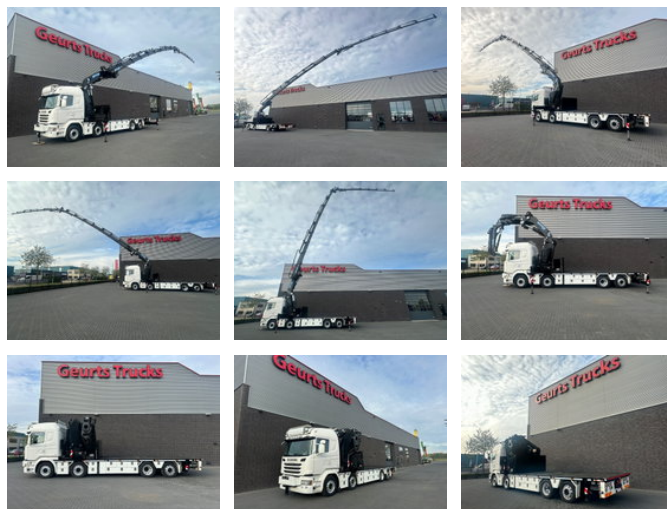

Scania G490 LB8X2*6HNB MET EFFER 955/8S +JIB 6S KRAAN / KRAN / CRANE / GRUA

General characteristics

| | |
|----------------------------|-------------|
| Brand | Scania |
| Model | G490 |
| Subcategory | Crane truck |
| Meter reading | 242.362km |
| Date of first registration | 13-09-2016 |
| Colour | Wit |
| Condition | Used |
| General state | Very good |
| Fuel | Diesel |
| Emission class | Euro 6 |
| Reference | 425431 |
| CE marking | And |

Properties

| | |
|-----------------------|-------------------|
| Single weight | 25.800kg |
| Load capacity | 10.198kg |
| GVW | 36.000kg |
| Serial number | YS2G8X20005425431 |
| Max. lifting capacity | 26.200kg |
| Lifting height | 3.800cm |

Mast type

Telescopic

Scania G490 LB8X2*6HNB MET EFFER 955/8S +JIB 6S KRAAN / KRAN / CRANE / GRUA

Technical specifications

| | |
|--------------------|-----------|
| Number of axes | 4 |
| Axis configuration | 8x2 |
| Transmission | Automatic |
| Assets | 360kw |

Description

SCANIA G490 LB8X2*6HNB WITH EFFER 955/8S +JIB 6S CRANE + WINCH EURO 6 L PAKKET 490 HP TRACTION 8X2*6HNB LAST AXEL IS LIFT AND STEERING AXEL FULL AIRSUSPENSION WHEELBASE 610 CM CG19H SLEEP CAB WITH FULL OPTIONS AIRCO HEATER NAVI CAMERA FRIDGE CAMERA TV OPTIECRUISE AUTOMATIC GEARBOX TRAILER COUPLING LOTS OF TOOLBOXES !!! LOADING PLATFORM LENGTH 625 CM + 300 CM HYDRAULIC EXTENDABLE IS TOTAL 925 CM LONG HOOKEYES + RONGPOTS + TWISTLOCKS EFFER 955/8S +JIB 6S + WINCH OIL COOLER FOR CRANE HYDRAULICS 14X HYDRAULIC EXTENDABLE TOTAL WORKING HEIGHT 38 METRES !! MAX LIFT CAPACITY AT 2,50M = 26200 KG MAX LIFT AT 33,55 METRES 720 KG CRANE CAN WORK IN FRONT OF CABIN THROUGH 1X FRONT OUTRIGGER 100 % EXTRA CHASSIS REINFORCEMENT TOTAL 5X OUTRIGGERS LARGE HYDRAULIC WINCH WITH ATTACHMENTS HOOKS AND ROLLERS REMOTE CONTROL