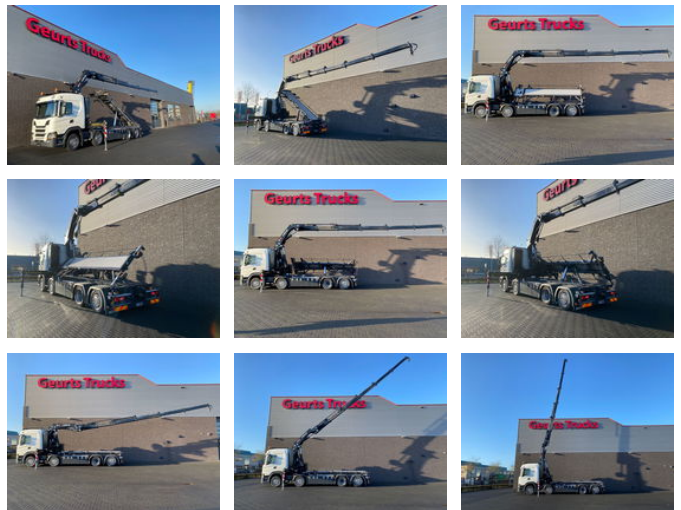

# Scania G500 NGS 8X2 MET 3 ZIJDIGE KABELSYSTEEM + HIAB 362 EP-5 KRAAN/KRAN/CRANE/GRUA

## General features

Brand	Scania
Model	G500 NGS
Subcategory	Container
Container system	cable
Odometer reading	142.744km
Date of first registration	13-06-2019
Color	White
Condition	Used
General condition	Very good
Fuel	Diesel
Emission class	Euro 6
Reference	1789607

## Characteristics

Empty weight	18.043kg
Cabin	Sleeper cabin
Serial number	9864
Lifting capacity	10.000kg
Lifting height	1.750cm
Cylinder contents	12.742cc