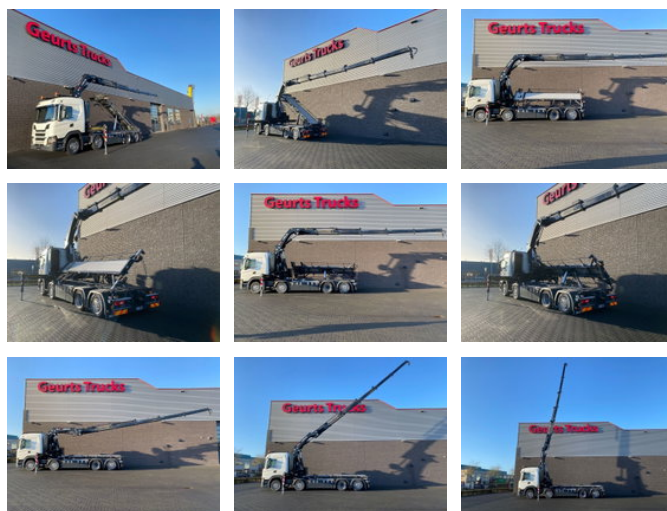

Scania G500 NGS 8X2 MET 3 ZIJDIGE KABELSYSTEEM + HIAB 362 EP-5 KRAAN/KRAN/CRANE/GRUA

General characteristics

Brand	Scania
Model	G500 NGS
Subcategory	Container
Container system	cable
Meter reading	142.744km
Date of first registration	13-06-2019
Colour	Wit
Condition	Used
General state	Very good
Fuel	Diesel
Emission class	Euro 6
Reference	1789607

Properties

Single weight	18.043kg
Cabin	Sleeping cabin
Serial number	9864
Max. lifting capacity	10.000kg
Lifting height	1.750cm
Cylinder capacity	12.742cc

Scania G500 NGS 8X2 MET 3 ZIJDIGE KABELSYSTEEM + HIAB 362 EP-5 KRAAN/KRAN/CRANE/GRUA

Technical specifications

Number of axes	4
Axis configuration	8x2
Transmission	Automatic

Description

SCANIA G500 NGS 8X2 + SAWO 3-SIDE CABLE LIFT + HIAB X-HIPRO 362 EP-5 CRANE EURO 6 L PAKKET 500 HP TRACTION 8X2 LAST AXEL IS LIFT AND STEERING AXEL AIRSUSPENSION WHEELBASE 560 CM CG20N CAB WITH AIRCO NAVI FRIDGE CAMERA AUTOMATIC GEARBOX WITH ENGINE BRAKE TRAILER COUPLING WITH HYDRAULIC CONECTIONS SAWO 3-SIDE CABLE SYSTEM 20TON LOTS TOOLBOXES !!! HIAB X-HIPRO 362 EP-5 CRANE 5X HYDRAULIC EXTENDABLE RADIO REMOTE CONTROL EXTRA HYDRAULIC FUNCTIONS ROTATOR MAX LIFTING CAPACITY 10.000 KG MAX LIFTING CAPACITY ON 1500 CM 1860 KG MAX WORKING HIGH 1750 CM ONLY 711 WORKING HOURS !!! WWW.GEURTSTRUCKS.COM FOLLOW OUR INSTAGRAM: GEURTSTRUCKS WIR SPRECHEN DEUTSCH WE SPEAK ENGLISH HABLAMOS ESPANOL Geurts Trucks' general terms and conditions apply to all offers, quotations and agreements. All agreements with Geurts Trucks are governed by the law of the Netherlands and the Oost-Brabant Court, located in 's-Hertogenbosch, has exclusive jurisdiction to take cognizance of any disputes. You can find the full text of our general terms and conditions on our website: <https://www.geurtstrucks.com/terms-and-conditions>