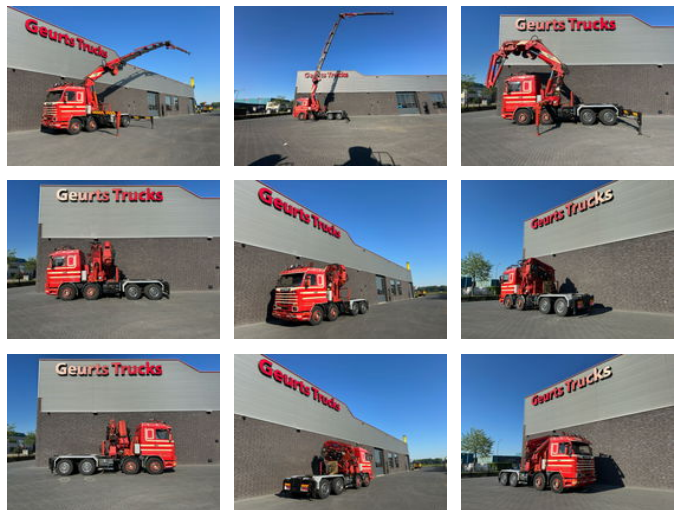

Scania R143-420 V8 8X4 + EFFER 980/6S + JIB 2F73101 KRAAN/KAN/CRANE/GRUA/OLDTIMER/SPECIAL/ SHOWTRUCK

General features

Brand	Scania
Model	R143-420 V8
Subcategory	Cab over engine
Odometer reading	496.525km
Date of first registration	14-12-1995
Color	Red
Condition	Used
General condition	Very good
Fuel	Diesel
Reference	1790102

Characteristics

Empty weight	25.540kg
Cabin	Sleeper cabin
Serial number	1287
Lifting capacity	17.680kg
Cylinder contents	14.200cc

Scania R143-420 V8 8X4 + EFFER 980/6S + JIB 2F73101 KRAAN/KAN/CRANE/GRUA/OLDTIMER/SPECIAL/ SHOWTRUCK

Technical specifications

Number of axes	4
Axis configuration	8x4
Transmission	Manual
Engine output	420hp

Description

SCANIA 143 V8 420 8X4 TRACTOR WITH EFFER 980/S6 CRANE + JIB 2F73101 L PACKAGE 420 HP V8 TRACTION 8X4 WHEELBASE 420 CM STEEL SUSPENSION CR19 SLEEP CABIN SPECIAL INTERIOR MANUAL TRANSMISSION TRACTOR TOOLBOXES EFFER 980/6S CRANE + JIB 2F73101 OIL COOLER FOR CRANE HYDRAULIC TOTAL 10X HYDRAULIC EXTENDABLE MAX LIFTING CAPACITY 17,680 KG BIG HYDRAULIC WINCH EXTRA HYDRAULIC FUNCTIONS ON THE JIB (5th AND 6th FUNCTION) 4X STABILZERS RADIO REMOTE CONTROL WWW.GEURTSTRUCKS.COM FOLLOW OUR INSTAGRAM, FACEBOOK AND TIKTOK TO WATCH OUR VIDEOS FROM OUR TRUCKS AND EQUIPMENT THAT WE HAVE FOR SALE. WIR SPRECHEN DEUTSCH WE SPEAK ENGLISH HABLAMOS ESPANOL Geurts Trucks' general terms and conditions apply to all offers, quotations and agreements. All agreements with Geurts Trucks are governed by the law of the Netherlands and the Oost-Brabant Court, located in 's-Hertogenbosch, has exclusive jurisdiction to take cognizance of any disputes. You can find the full text of our general terms and conditions on our website: <https://www.geurtstrucks.com/terms-and-conditions>