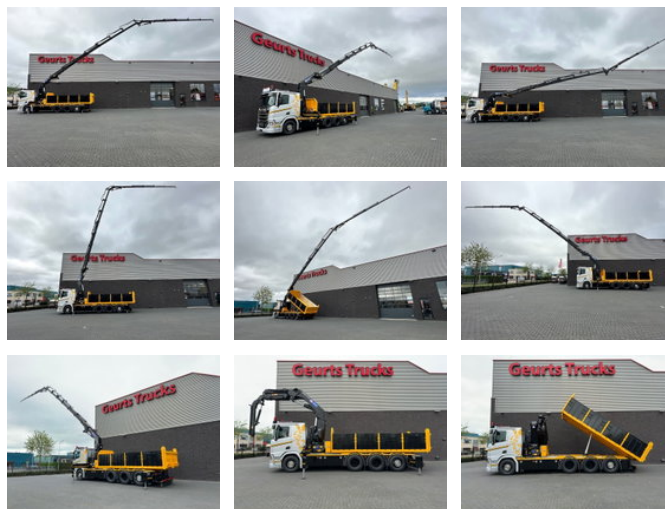

Scania R530 V8 NGS 8X4 TRIDEM MET HYVA 2Z KIPPER + HMF 5020-K6 + JIB FJ1000-K5 KRAAN/KRAN/CRANE/GRUA

General characteristics

Brand	Scania
Model	R530 V8 NGS
Subcategory	Crane truck
Meter reading	15.210km
Date of first registration	22-04-2022
Colour	Gray
Condition	Used
General state	Very good
Fuel	Diesel
Emission class	Euro 6
Reference	1789865
CE marking	And

Properties

Single weight	23.160kg
Serial number	9695
Max. lifting capacity	9.270kg
Lifting height	3.180cm
Mast type	Telescopic

Scania R530 V8 NGS 8X4 TRIDEM MET HYVA 2Z KIPPER + HMF 5020-K6 + JIB FJ1000-K5 KRAAN/KRAN/CRANE/GRUA