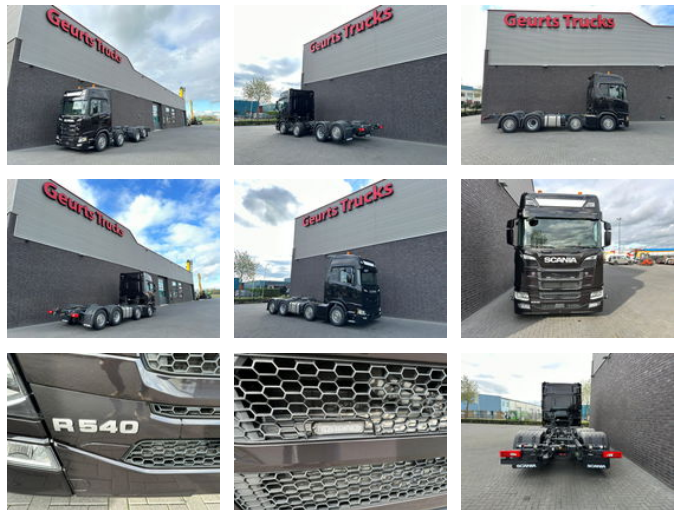

# Scania R540 NGS 8X2 CHASSIS NIEUW/NEUE/NEW FULL OPTIONS 4X IN STOCK !!!

## General features

Brand	Scania
Model	R540 NGS
Subcategory	Chassis cab
Odometer reading	248km
Date of first registration	12-06-2024
Color	Black
Condition	Used
General condition	Very good
Fuel	Diesel
Emission class	Euro 6
Reference	1789895