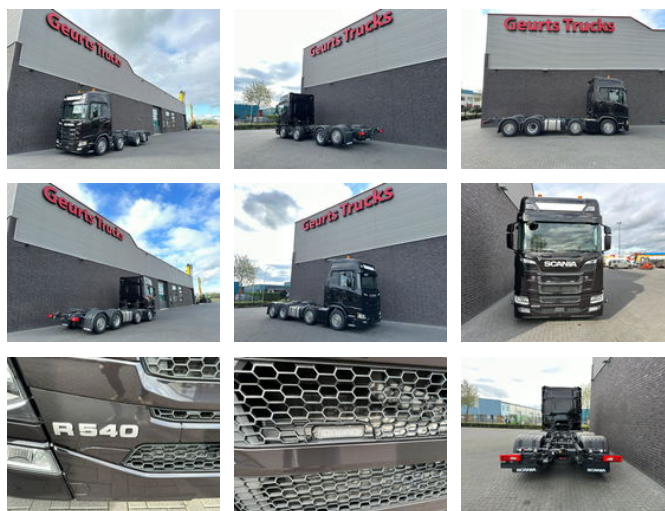

## Scania R540 NGS 8X2 CHASSIS NIEUW/NEUE/NEW FULL OPTIONS 4X IN STOCK !!!

### General features

Brand	Scania
Model	R540 NGS
Subcategory	Chassis cab
Odometer reading	107km
Date of first registration	12-06-2024
Color	Black
Condition	Used
General condition	Very good
Fuel	Diesel
Emission class	Euro 6
Reference	1789896

# Scania R540 NGS 8X2 CHASSIS NIEUW/NEUE/NEW FULL OPTIONS 4X IN STOCK !!!