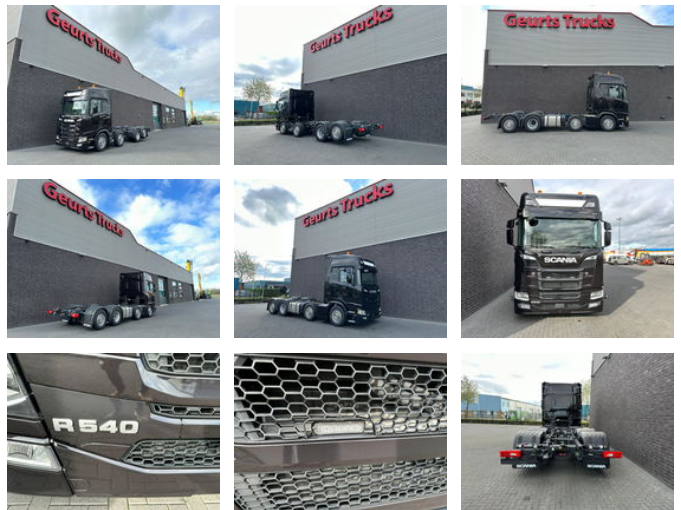

# Scania R540 NGS 8X2 CHASSIS NIEUW/NEUE/NEW FULL OPTIONS 4X IN STOCK !!!

## General features

Brand	Scania
Model	R540 NGS
Subcategory	Chassis cab
Odometer reading	220km
Date of first registration	12-06-2024
Color	Black
Condition	Used
General condition	Very good
Fuel	Diesel
Emission class	Euro 6
Reference	1789897