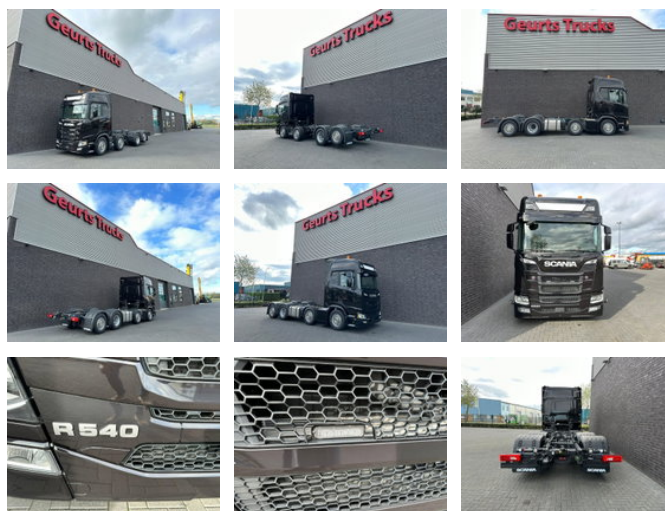

Scania R540 NGS 8X2 CHASSIS NIEUW/NEUE/NEW FULL OPTIONS 4X IN STOCK !!!

General characteristics

Brand	Scania
Model	R540 NGS
Subcategory	Chassis cab
Meter reading	220km
Date of first registration	12-06-2024
Colour	Black
Condition	Used
General state	Very good
Fuel	Diesel
Emission class	Euro 6
Reference	1789897

Properties

Cabin	Sleeping cabin
Serial number	5847

Scania R540 NGS 8X2 CHASSIS NIEUW/NEUE/NEW FULL OPTIONS 4X IN STOCK !!!

Technical specifications

Number of axes	4
Axis configuration	8x2
Transmission	Automatic

Description

NEW SCANIA R540 NGS 8X2 CHASSIS CABIN UNUSED EURO 6 L PAKKET 540 HP TRACTION 8X2 LAST AXEL LIFT AND STEERING WHEELBASE 457 CM FULL AIRSUSPENSION CR20H CABIN FULL OPTIONS WITH AIRCO WEBASTO NAVI LEATHER FRIDGE CAMERA OPTIECRUISE AUTOMATIC GEARBOX WITH RETARDER ACC LANE EN SIDE ASSIST TRAILER COUPLING PTO XENON CHASSIS LENGTH 673 CM THIS TRUCK IS FULL OPTIONS NEW AND UNUSED !!! ONLY 220 KM !!! 4 UNITS IN STOCK !!! IMMEDIATELY AVAILABLE. WWW.GEURTSTRUCKS.COM FOLLOW OUR INSTAGRAM, FACEBOOK AND TIKTOK TO WATCH OUR VIDEOS FROM OUR TRUCKS AND EQUIPMENT THAT WE HAVE FOR SALE WIR SPRECHEN DEUTSCH WE SPEAK ENGLISH HABLAMOS ESPANOL Geurts Trucks' general terms and conditions apply to all offers, quotations and agreements. All agreements with Geurts Trucks are governed by the law of the Netherlands and the Oost-Brabant Court, located in 's-Hertogenbosch, has exclusive jurisdiction to take cognizance of any disputes. You can find the full text of our general terms and conditions on our website: <https://www.geurtstrucks.com/terms-and-conditions>