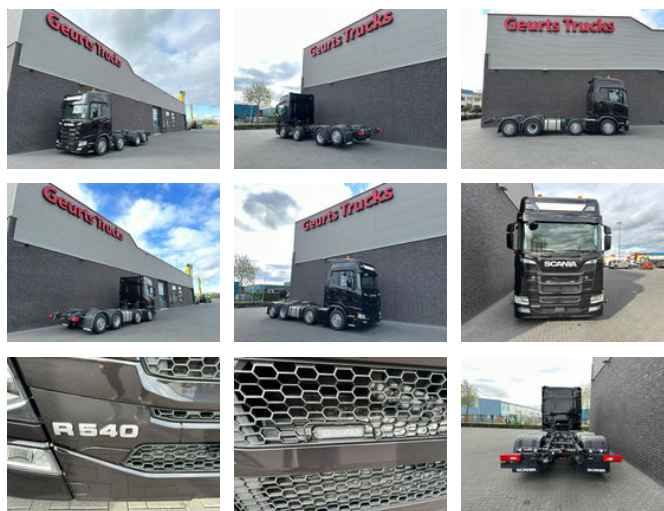

Scania R540 NGS 8X2 CHASSIS NIEUW/NEUE/NEW FULL OPTIONS 4X IN STOCK !!!

General features

Brand	Scania
Model	R540 NGS
Subcategory	Chassis cab
Odometer reading	217km
Date of first registration	12-06-2024
Color	Black
Condition	Used
General condition	Very good
Fuel	Diesel
Emission class	Euro 6
Reference	1789898

Characteristics

Cabin	Sleeper cabin
Serial number	4300

Scania R540 NGS 8X2 CHASSIS NIEUW/NEUE/NEW FULL OPTIONS 4X IN STOCK !!!

Technical specifications

Number of axes	4
Axis configuration	8x2
Transmission	Automatic

Description

NEW SCANIA R540 NGS 8X2 CHASSIS CABIN UNUSED EURO 6 L PAKKET 540 HP TRACTION 8X2 LAST AXEL LIFT AND STEERING WHEELBASE 457 CM FULL AIRSUSPENSION CR20H CABIN FULL OPTIONS WITH AIRCO WEBASTO NAVI LEATHER FRIDGE CAMERA OPTIECRUISE AUTOMATIC GEARBOX WITH RETARDER ACC LANE EN SIDE ASSIST TRAILER COUPLING PTO XENON CHASSIS LENGTH 673 CM THIS TRUCK IS FULL OPTIONS NEW AND UNUSED !!! ONLY 248 KM !!! 4 UNITS IN STOCK !!! IMMEDIATELY AVAILABLE. WWW.GEURTSTRUCKS.COM FOLLOW OUR INSTAGRAM, FACEBOOK AND TIKTOK TO WATCH OUR VIDEOS FROM OUR TRUCKS AND EQUIPMENT THAT WE HAVE FOR SALE WIR SPRECHEN DEUTSCH WE SPEAK ENGLISH HABLAMOS ESPANOL Geurts Trucks' general terms and conditions apply to all offers, quotations and agreements. All agreements with Geurts Trucks are governed by the law of the Netherlands and the Oost-Brabant Court, located in 's-Hertogenbosch, has exclusive jurisdiction to take cognizance of any disputes. You can find the full text of our general terms and conditions on our website: <https://www.geurtstrucks.com/terms-and-conditions>