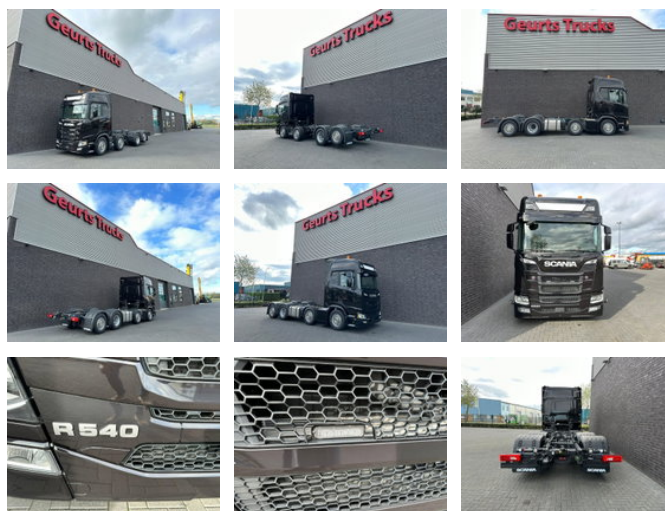

Scania R540 NGS 8X2 CHASSIS NIEUW/NEUE/NEW FULL OPTIONS 4X IN STOCK !!!

General characteristics

| | |
|----------------------------|-------------|
| Brand | Scania |
| Model | R540 NGS |
| Subcategory | Chassis cab |
| Meter reading | 217km |
| Date of first registration | 12-06-2024 |
| Colour | Black |
| Condition | Used |
| General state | Very good |
| Fuel | Diesel |
| Emission class | Euro 6 |
| Reference | 1789898 |

Properties

| | |
|---------------|----------------|
| Cabin | Sleeping cabin |
| Serial number | 4300 |

Scania R540 NGS 8X2 CHASSIS NIEUW/NEUE/NEW FULL OPTIONS 4X IN STOCK !!!

Technical specifications

| | |
|--------------------|-----------|
| Number of axes | 4 |
| Axis configuration | 8x2 |
| Transmission | Automatic |

Description

NEW SCANIA R540 NGS 8X2 CHASSIS CABIN UNUSED EURO 6 L PAKKET 540 HP TRACTION 8X2 LAST AXEL LIFT AND STEERING WHEELBASE 457 CM FULL AIRSUSPENSION CR20H CABIN FULL OPTIONS WITH AIRCO WEBASTO NAVI LEATHER FRIDGE CAMERA OPTIECRUISE AUTOMATIC GEARBOX WITH RETARDER ACC LANE EN SIDE ASSIST TRAILER COUPLING PTO XENON CHASSIS LENGTH 673 CM THIS TRUCK IS FULL OPTIONS NEW AND UNUSED !!! ONLY 248 KM !!! 4 UNITS IN STOCK !!! IMMEDIATELY AVAILABLE. WWW.GEURTSTRUCKS.COM FOLLOW OUR INSTAGRAM, FACEBOOK AND TIKTOK TO WATCH OUR VIDEOS FROM OUR TRUCKS AND EQUIPMENT THAT WE HAVE FOR SALE WIR SPRECHEN DEUTSCH WE SPEAK ENGLISH HABLAMOS ESPANOL Geurts Trucks' general terms and conditions apply to all offers, quotations and agreements. All agreements with Geurts Trucks are governed by the law of the Netherlands and the Oost-Brabant Court, located in 's-Hertogenbosch, has exclusive jurisdiction to take cognizance of any disputes. You can find the full text of our general terms and conditions on our website: <https://www.geurtstrucks.com/terms-and-conditions>