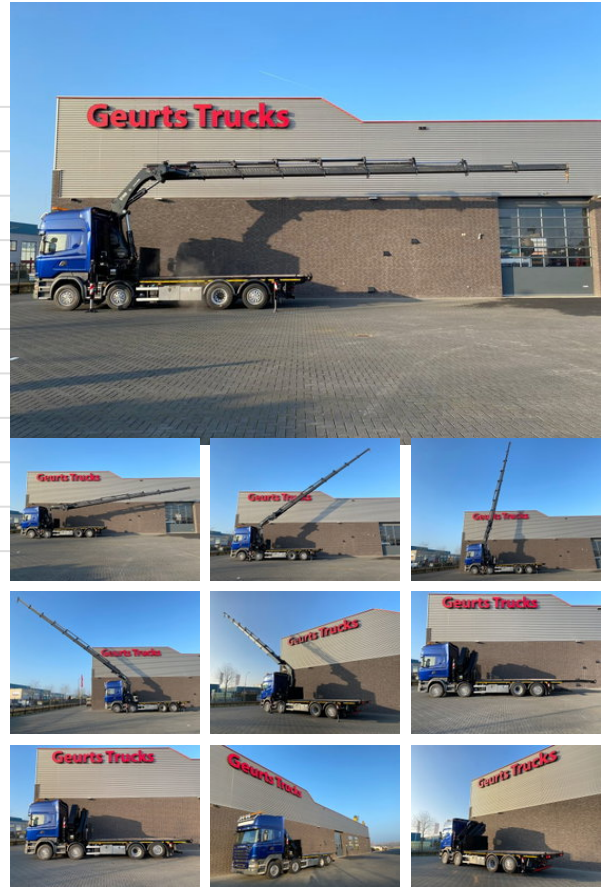

Scania R580 V8 8X2 + HIAB XS 544 E-8 HIPRO KRAAN/KRAN/CRANE/GRUA

General characteristics

Brand	Scania
Model	R580 V8
Subcategory	Crane truck
Meter reading	757.601km
Date of first registration	21-01-2015
Colour	Blue
Condition	Used
General state	Very good
Fuel	Diesel
Emission class	Euro 6
Reference	1789658
CE marking	And

Properties

Single weight	22.169kg
Serial number	5788
Max. lifting capacity	9.900kg
Lifting height	2.200cm
Mast type	Telescopic

Technical specifications

Number of axes	4
Axis configuration	8x2
Transmission	Automatic

Description

SCANIA R580 V8 8X2 + HIAB XS 544 E-8 HIPRO CRANE EURO 6 L PAKKET 580 HP TRACTION 8X2 LAST AXEL IS LIFT AND STEERING AXEL AIRSUSPENSION WHEELBASE 570 CM CR19T SLEEP CAB WITH FULL OPTIONS AIRCO HEATER NAVI CAMERA FRIDGE CAMERA OPTIECRUISE AUTOMATIC GEARBOX RETARDER TRAILER COUPLING LOTS OF TOOLBOXES LOADING PLATFORM LENGTH 660 CM + 200 CM HYDRAULIC EXTENDABLE IS TOTAL 860 CM LONG HOOKEYES AND RONGPOTS TWISTLOCKS HYDRAULICALLY EXTENDABLE REAR BUMPER HIAB XS 544 E-8 HIPRO CRANE 8X HYDRAULIC EXTENDABLE OIL COOLER FOR CRANE HYDRAULIC 4X STABILZERS RADIO REMOTE CONTROL MAX WORKING HIGH 2200 CM MAX LIFTING CAPACITY 9900 KG MAX LIFT CAPACITY ON 1960 CM 1720 KG WWW.GEURTSTRUCKS.COM FOLLOW OUR INSTAGRAM: GEURTSTRUCKS WIR SPRECHEN DEUTSCH WE SPEAK ENGLISH HABLAMOS ESPANOL Geurts Trucks' general terms and conditions apply to all offers, quotations and agreements. All agreements with Geurts Trucks are governed by the law of the Netherlands and the Oost-Brabant Court, located in 's-Hertogenbosch, has exclusive jurisdiction to take cognizance of any disputes. You can find the full text of our general terms and conditions on our website: <https://www.geurtstrucks.com/terms-and-conditions>