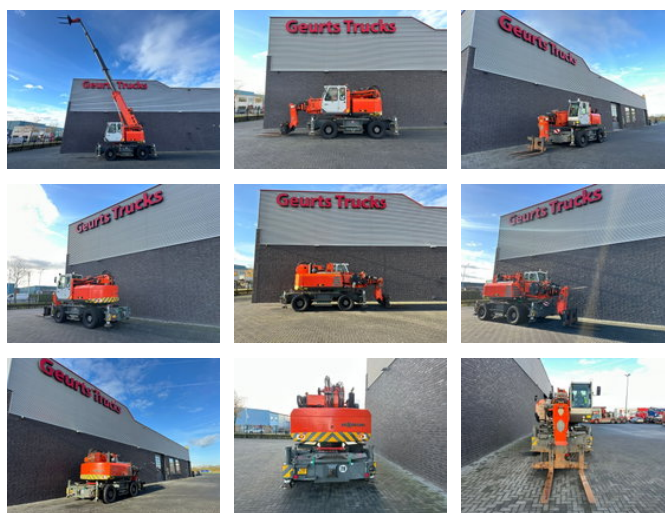

# Sennebogen 608 MULTICRANE/ROUGH TERRAIN CRANE + JIB

## General characteristics

Brand	Sennebogen
Subcategory	Rotating telehandler
Year of construction	2014
Hours displayed	11102
Condition	Used
General state	Good
Fuel	Diesel
Reference	1790170
CE marking	And

## Properties

Single weight	22.500kg
Max. lifting capacity	8.000kg
Lifting height	2.000cm
Mast type	Telescopic

## Description

SENNEBOGEN 608 MULTI CRANE CONSTRUCTION YEAR 2014 91 KW 22500 KG CE DEUTZ TCD2012L42V ENGINE HYDRAULIC TILT CAB WITH AIR CONDITIONING 4X TUNED MAX WORKING HEIGHT 20 METERS MAX LIFTING CAPACITY 8000 KG MAX REACH 2300 CM WITH JIB BIG HYDRAULIC WINCH EXTRA - TELESCOPIC JIB - HEAVY DUTY JIB - PALLET FORKS - BUCKET - HYDRAULIC ROTATABLE MANBUCKET WWW.GEURTSTRUCKS.COM FOLLOW OUR INSTAGRAM, FACEBOOK AND TIKTOK TO WATCH OUR VIDEOS FROM OUR TRUCKS AND EQUIPMENT THAT WE HAVE FOR SALE WIR SPRECHEN DEUTSCH WE SPEAK ENGLISH HABLAMOS ESPANOL