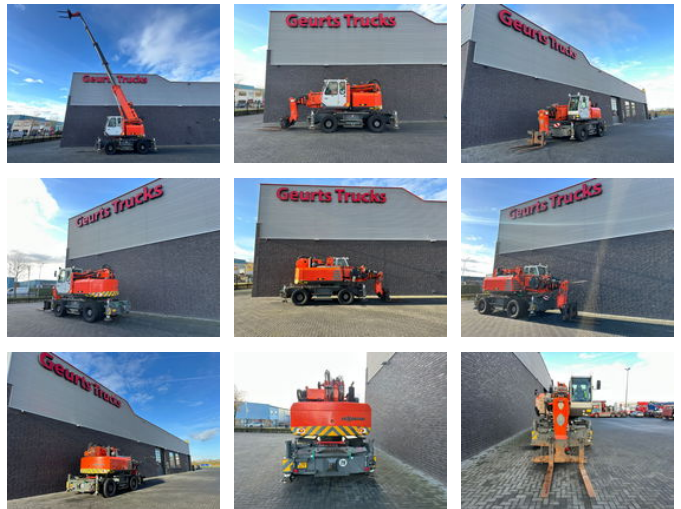

Sennebogen 608 MULTICRANE/ROUGH TERRAIN CRANE + JIB

General features

| | |
|-------------------|----------------------|
| Brand | Sennebogen |
| Subcategory | Rotating telehandler |
| Construction year | 2014 |
| Hourmeter reading | 11102 |
| Condition | Used |
| General condition | Good |
| Fuel | Diesel |
| Reference | 1790170 |
| CE marking | Yes |

Characteristics

| | |
|------------------|-----------|
| Empty weight | 22.500kg |
| Lifting capacity | 8.000kg |
| Lifting height | 2.000cm |
| Mast type | Telescope |

Sennebogen 608 MULTICRANE/ROUGH TERRAIN CRANE + JIB

Technical specifications

Drive

wheels

Description

SENNEBOGEN 608 MULTI CRANE CONSTRUCTION YEAR 2014 91 KW 22500 KG CE DEUTZ TCD2012L42V ENGINE HYDRAULIC TILT CAB WITH AIR CONDITIONING 4X TUNED MAX WORKING HEIGHT 20 METERS MAX LIFTING CAPACITY 8000 KG MAX REACH 2300 CM WITH JIB BIG HYDRAULIC WINCH EXTRA - TELESCOPIC JIB - HEAVY DUTY JIB - PALLET FORKS - BUCKET - HYDRAULIC ROTATABLE MANBUCKET WWW.GEURTSTRUCKS.COM FOLLOW OUR INSTAGRAM, FACEBOOK AND TIKTOK TO WATCH OUR VIDEOS FROM OUR TRUCKS AND EQUIPMENT THAT WE HAVE FOR SALE WIR SPRECHEN DEUTSCH WE SPEAK ENGLISH HABLAMOS ESPANOL