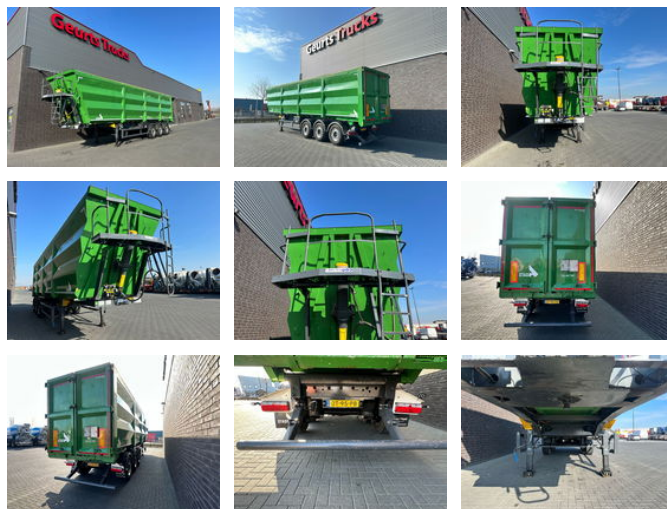

Stas S300CX SHROOT-OPLEGGER KIPPER/TIPPER / AUFLIEGER/TRAILER

General features

Brand	Stas
Subcategory	Tipper
Licence plate	OT-95-PB
Construction year	2022
Date of first registration	14-11-2022
Color	Green
Condition	Used
General condition	Very good
Reference	1790283

Characteristics

Empty weight	8.833kg
Load capacity	33.167kg
GWV	42.000kg
Length	1.293cm
Width	255cm
Serial number	YE6S300CXN0001641

Stas S300CX SHROOT-OPLEGGER KIPPER/TIPPER / AUFLIEGER/TRAILER

Technical specifications

Number of axes

3

Description

STAS S300CX TIPPER TRAILER 3 AXLE TIPPER TRAILER AIR SUSPENSION SAF AXLES 1ST LIFT AXLE, 3RD STEERING AXLE TYRE SIZE 385/65/R22.5 AIR PRESSURE SENSOR OWN WEIGHT 8833 KG TIPPING CYLINDER MOUNTED IN FRONT REAR TIPPER V= 68m3 DOORS WABCO SMART BOARD TOOLBOX ALCOA WHEELS WWW.GEURTSTRUCKS.COM FOLLOW US ON INSTAGRAM: GEURTSTRUCKS WE SPEAK DEUTSCH WE SPEAK ENGLISH HABLAMOS ESPANOL