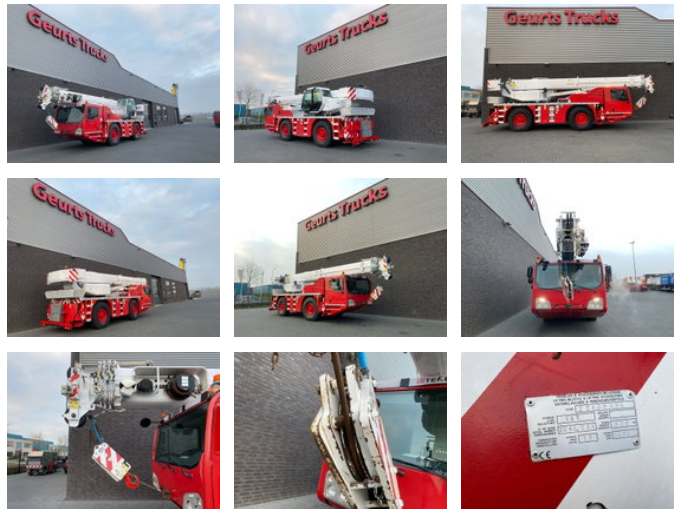

## Terex AC40/2L KRAAN/KRAN/CRANE/GRUA

### General characteristics

Brand	Terex
Subcategory	All terrain crane
Meter reading	136.029km
Year of construction	2016
Hours displayed	7578
Colour	Red
Condition	Used
General state	Very good
Fuel	Diesel
Reference	1789586
CE marking	And

### Properties

Serial number	036
Max. lifting capacity	40.000kg
Lifting height	3.740cm
Mast type	Telescopic

## Description

TEREX AC40 CRANE TRACTION 4X4X4 COUNTER WEIGHT 5.5 TON. UNDER CARRIER 136029 KM AIRCO AUTOMATIC GEARBOX TIRES 60% SIZE 445/95/R25 ADBLUE CENTRAL GREASING SYTEEM UPPER CARRIER HEATER 1 SHEAVES HOOLBLOCK 15T. 1X WINCH MAX LOAD CAPACITY 40.000 KG MIN / MAX BOOM LENGTH 9.5 M / 37.4 M MAX WORKING HIGH 37.4 METER PAT SYSTEM CE CERTIFICATE CRANE AVAILABLE IMMEDIATELY WWW.GEURTSTRUCKS.COM FOLLOW OUR INSTAGRAM: GEURTSTRUCKS WIR SPRECHEN DEUTSCH WE SPEAK ENGLISH HABLAMOS ESPANOL Geurts Trucks' general terms and conditions apply to all offers, quotations and agreements. All agreements with Geurts Trucks are governed by the law of the Netherlands and the Oost-Brabant Court, located in 's-Hertogenbosch, has exclusive jurisdiction to take cognizance of any disputes. You can find the full text of our general terms and conditions on our website: <https://www.geurtstrucks.com/terms-and-conditions>