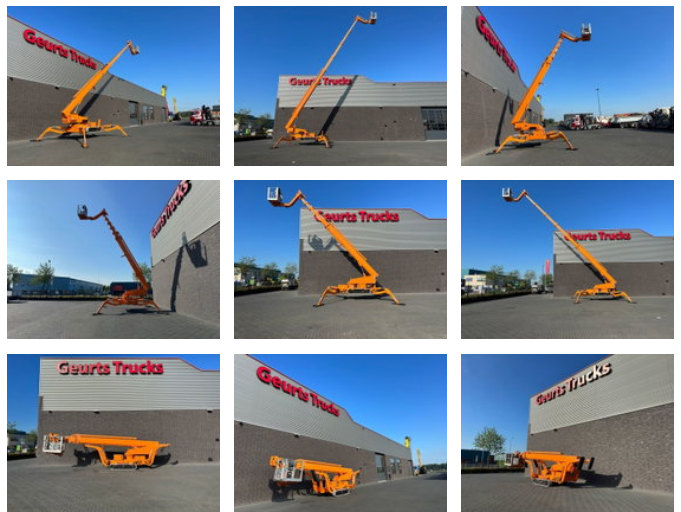

# Teupen LEO 36T TELESCOPIC SPIDER HOOGWERKER/ ARBEITSBUHNE/AERIAL WORK PLATFORM DIESEL/ ELECTRIC

## General characteristics

Brand	Teupen
Subcategory	Telescopic boom lift crawler
Year of construction	2016
Hours displayed	1900
Colour	Orange
Condition	Used
General state	Very good
Fuel	energyType.electricdiesel
Reference	1789822
CE marking	And

## Properties

Max. lifting capacity	200kg
Lifting height	3.350cm
Mast type	Telescopic