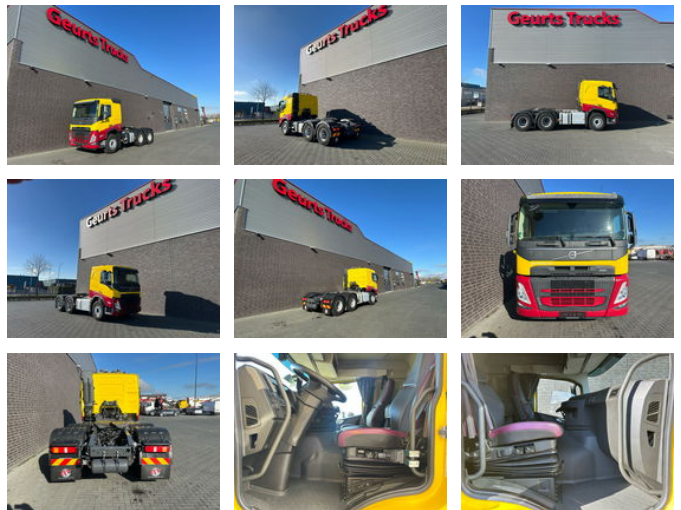

Volvo FM 460 6X4 HYDRAULIEK WEINIG KM!!! NIEDRIGE KM!!! LOW MILEAGE!!!

General features

Brand	Volvo
Model	FM 460
Subcategory	Cab over engine
Odometer reading	25.952km
Date of first registration	23-06-2022
Color	Yellow
Condition	Used
General condition	Very good
Fuel	Diesel
Emission class	Euro 6
Reference	1790250

Characteristics

Empty weight	9.129kg
Load capacity	19.371kg
GWV	28.500kg
Cabin	Sleeper cabin
Serial number	YV2XZY0D2NA303004
Cylinder contents	10.837cc

Volvo FM 460 6X4 HYDRAULIEK WEINIG KM!!! NIEDRIGE KM!!! LOW MILEAGE!!!

Technical specifications

Number of axes	3
Axis configuration	6x4
Transmission	Automatic
Engine output	460hp

Description

VOLVO FM460 6X4 TRACTOR WITH HYDRAULICS EURO 6 L PACKAGE 460HP DRIVE 6X4 VOLVO ENGINE BRAKE (VEB) 3RD AXLE IS LIFT AXLE STEEL/AIR SUSPENSION WHEELBASE 300 CM FM SLEEPER CAB WITH: AIRCO (CLIMA) NAVIGATION AUTOMATIC GEARBOX TIPPER HYDRAULICS 5TH WHEEL SLIDE DIRECT AVAILABLE WWW.GEURTSTRUCKS.COM FOLLOW US ON INSTAGRAM, FACEBOOK AND TIKTOK TO SEE VIDEOS OF OUR TRUCKS AND MACHINES FOR SALE. WE SPEAK DEUTSCH WE SPEAK ENGLISH HABLAMOS ESPANOL MÓWIMY PO POLSKI РОЗМОВЛЯЄМО УКРАЇНСЬКОЮ