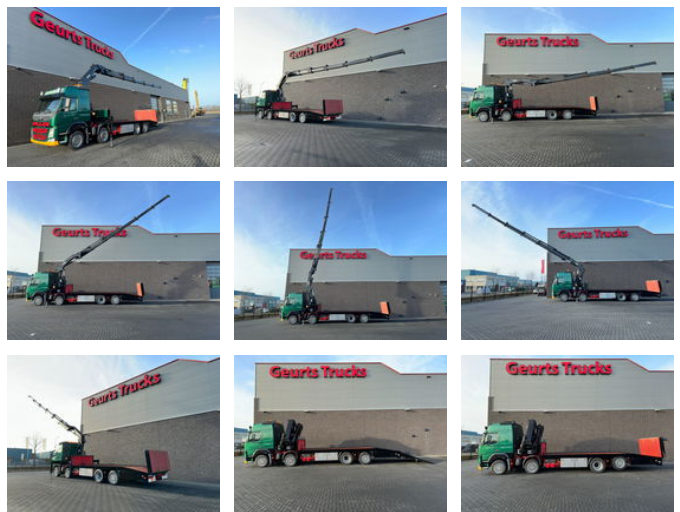

# Volvo FM 500 8X2 OPRIJWAGEN/MACHINE TRANSPORTER + HIAB 322 EP-5 HIPRO KRAAN/KRAN/CRANE/GRUA

## General features

Brand	Volvo
Model	FM 500
Subcategory	Crane truck
Odometer reading	573.607km
Date of first registration	16-10-2014
Color	Green
Condition	Used
General condition	Very good
Fuel	Diesel
Emission class	Euro 6
Reference	1789981
CE marking	Yes

## Characteristics

Empty weight	19.650kg
Serial number	4282
Lifting capacity	10.000kg
Lifting height	1.760cm
Mast type	Telescope

## Description

VOLVO FM 500 8X2 MACHINE TRANSPORTER/PLATEAU WITH HIAB 322 EP-5 HIPRO CRANE EURO 6 L PAKKET 500 HP TRACTION 8X2 LAST AXEL IS LIFT AND STEERING AXEL AIRSUSPENSION WHEELBASE 600 CM FM SLEEP CAB WITH AIRCO NAVI I-SHIFT AUTOMATIC GEARBOX TRAILER COUPLING LOTS OF TOOLBOXES LOADING PLATFORM LENGTH 744 CM LOADING PLATFORM HIGH ± 104 CM HOOKEYES RONGPOTS BIG RAMP 252 CM X 254 CM BIG WINCH HIAB 322 EP-5 HIPRO CRANE 5X HYDRAULIC EXTENDABLE OIL COOLER FOR CRANE HYDRAULIC 2X STABILZERS RADIO REMOTE CONTROL MAX WORKING HIGH 1760 CM MAX LIFTING CAPACITY 10.000 KG MAX LIFT CAPACITY ON 1500 CM 1720 KG WWW.GEURTSTRUCKS.COM FOLLOW OUR INSTAGRAM: GEURTSTRUCKS WIR SPRECHEN DEUTSCH WE SPEAK ENGLISH HABLAMOS ESPANOL Geurts Trucks' general terms and conditions apply to all offers, quotations and agreements. All agreements with Geurts Trucks are governed by the law of the Netherlands and the Oost-Brabant Court, located in 's-Hertogenbosch, has exclusive jurisdiction to take cognizance of any disputes. You can find the full text of our general terms and conditions on our website: <https://www.geurtstrucks.com/terms-and-conditions>