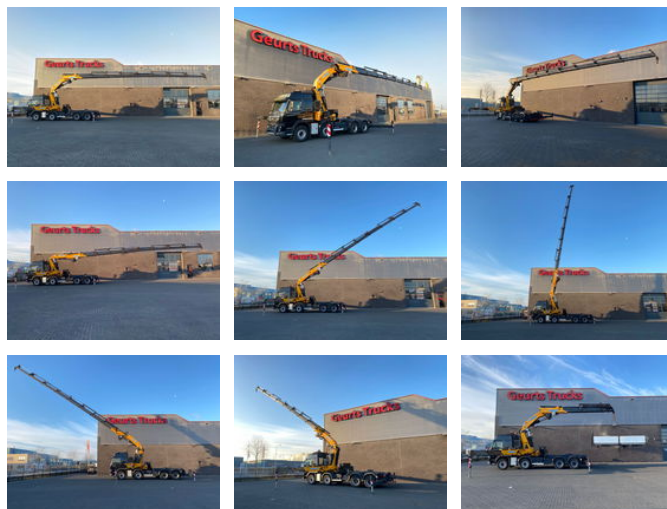

Volvo FMX 500 8X4 TREKKER-BAKWAGEN COMBI + EFFER 955/8S KRAAN/KRAN/CRANE/GRUA

General features

Brand	Volvo
Model	FMX 500
Subcategory	Crane truck
Odometer reading	648.312km
Date of first registration	20-09-2011
Color	Black
Condition	Used
General condition	Very good
Fuel	Diesel
Emission class	Euro 5
Reference	1789628
CE marking	Yes

Characteristics

Empty weight	26.600kg
Serial number	6534
Lifting capacity	23.840kg
Lifting height	2.470cm
Mast type	Telescope

Volvo FMX 500 8X4 TREKKER-BAKWAGEN COMBI + EFFER 955/8S KRAAN/KRAN/CRANE/GRUA

Technical specifications

Number of axes	4
Axis configuration	8x4
Transmission	Automatic

Description

VOLVO FMX 500 8X4 TRUCK-TRACTOR COMBI + EFFER 955/8S CRANE EURO 5 L PAKKET 500 HP TRACTION 8X4 WHEELBASE 510 CM AIRSUSPENSION FMX SLEEP CABIN WITH AIRCO FRIDGE LETHER AUTOMATIC GEARBOX WITH ENGINE BRAKE TRUCK-TRACTOR UNIT COMBI 5TH WHEEL + TRAILER COUPING TOOLBOXES EFFER 955/8S CRANE OIL COOLER FOR CRANE HYDRAULIC 8X HYDRAULIC EXTENDABLE MAX WORKING HIGH 24.7 METER !!! MAX LIFTING CAPACITY 23.840 KG MAX LIFTING CAPACITY ON 20.58 METER 2820 KG BIG HYDRAULIC WINCH WITH HOOKS AND ROLLERS 4X STABILZERS CRANE CAN WORK 100% IN FRONT OF THE CABIN BY CROSTAB STABILIZATION RADIO REMOTE CONTROL REMOVABLE BALLASTBOX 440 CM X 247 XM TWISTLOCKS WWW.GEURTSTRUCKS.COM FOLLOW OUR INSTAGRAM: GEURTSTRUCKS WIR SPRECHEN DEUTSCH WE SPEAK ENGLISH HABLAMOS ESPANOL Geurts Trucks' general terms and conditions apply to all offers, quotations and agreements. All agreements with Geurts Trucks are governed by the law of the Netherlands and the Oost-Brabant Court, located in 's-Hertogenbosch, has exclusive jurisdiction to take cognizance of any disputes. You can find the full text of our general terms and conditions on our website: <https://www.geurtstrucks.com/terms-and-conditions>