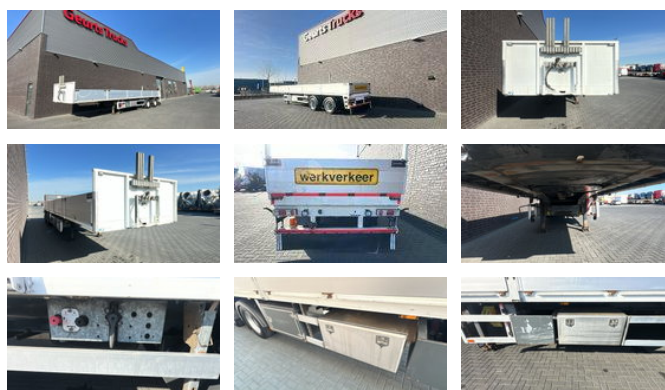

WEB TRAILER PRSH18-1TRI 2 ASSER GESTUURD COMPLEET

General characteristics

Brand	WEB TRAILER
Subcategory	Drop side
License plate	OL-14-SP
Year of construction	2012
Date of first registration	22-08-2012
Colour	Silver
Condition	Used
General state	Very good
Reference	OL14SP

Properties

Single weight	8.480kg
Load capacity	29.520kg
GVW	38.000kg
Length	1.254cm
Width	255cm
Serial number	W09PRS218CTW86280

WEB TRAILER PRSH18-1TRI 2 ASSER GESTUURD COMPLEET

Technical specifications

Number of axes

2

Description

WEB TRAILER 2 X AXLES OPEN BODY TRAILER SAF AXLES DISC BRAKE AIR SUSPENSION STEERING AXLE LOADING FLOOR HEIGHT +/- 135CM INNER DIMENSIONS L=1225 W=244 ALU BOARDS 60M REAR CAMERA STROBE LAMP