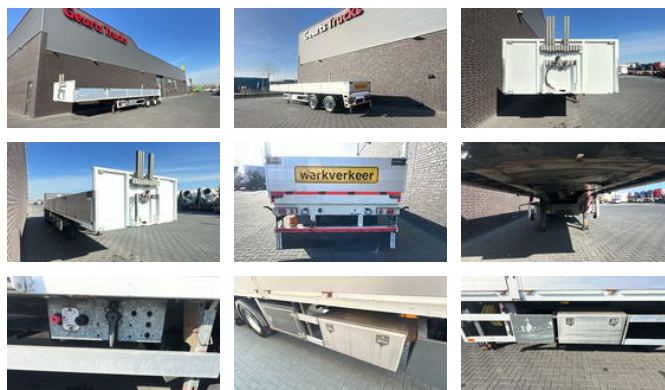

WEB TRAILER PRSH18-1TRI 2 ASSER GESTUURD COMPLEET

General features

Brand	WEB TRAILER
Subcategory	Drop side
Licence plate	OL-14-SP
Construction year	2012
Date of first registration	22-08-2012
Color	Silver
Condition	Used
General condition	Very good
Reference	OL14SP

Characteristics

Empty weight	8.480kg
Load capacity	29.520kg
GWV	38.000kg
Length	1.254cm
Width	255cm
Serial number	W09PRS218CTW86280

WEB TRAILER PRSH18-1TRI 2 ASSER GESTUURD COMPLEET

Technical specifications

Number of axes

2

Description

WEB TRAILER 2 X AXLES OPEN BODY TRAILER SAF AXLES DISC BRAKE AIR SUSPENSION STEERING AXLE LOADING FLOOR HEIGHT 140CM INNER DIMENSIONS L=1225 W=244 ALU BOARDS 60M REAR CAMERA STROBE LAMP