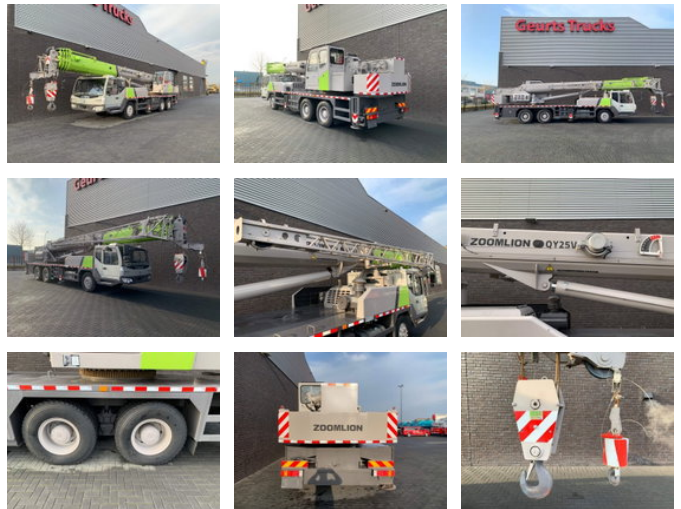

Zoomlion QY25V51.5 25 TONS CRANE/KRAN/GRUA/KRAAN

General characteristics

Brand	Zoomlion
Subcategory	All terrain crane
Meter reading	1.215km
Year of construction	2016
Hours displayed	66
Colour	Gray
Condition	Used
General state	Very good
Fuel	Diesel
Reference	1788774

Properties

Max. lifting capacity	25.000kg
Mast type	Telescopic

Zoomlion QY25V51.5 25 TONS CRANE/KRAN/GRUA/KRAAN

Technical specifications

Drive

wheels

Description

ZOONLION TYPE QY25V51.5 25 TONS CRANE TRACTION 6X4 WHEELBASE 422 CM STEELSUSPENSION CAB WITH AIRCO NIGHTHEATER MANUAL GEARBOX ONLY 1215 KM !!!! DEADWEIGHT IN DRIVING CONDITION 29400 KG ZOOMLION QY25V51.5 CRANE LIFTHING CAPACITY 25 TONS 38.5 METER HYDRAULIC TELESCOOP PLUS 8 METER JIB TOTAL 46.5 METER WORKING HIGHT 2X HYDRAULIC WINCH 25 TON HOOK 66 WORKINH HOURS ONLY !!!! CRANE IS UNUSED AND READY FOR WORK WIR SPRECHEN DEUTSCH WE SPEAK ENLISCH HABLAMOS ESPANOL Geurts Trucks' general terms and conditions apply to all offers, quotations and agreements. All agreements with Geurts Trucks are governed by the law of the Netherlands and the Oost-Brabant Court, located in 's-Hertogenbosch, has exclusive jurisdiction to take cognizance of any disputes. You can find the full text of our general terms and conditions on our website: <https://www.geurtstrucks.com/terms-and-conditions>