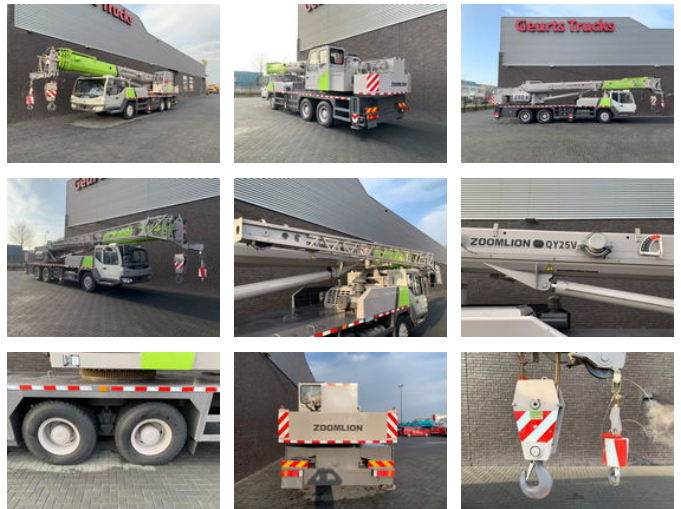

Zoomlion QY25V51.5 25 TONS CRANE/KRAN/GRUA/KRAAN

General features

Brand	Zoomlion
Subcategory	All terrain crane
Odometer reading	1.215km
Construction year	2016
Hourmeter reading	66
Color	Gray
Condition	Used
General condition	Very good
Fuel	Diesel
Reference	1788774

Characteristics

Lifting capacity	25.000kg
Mast type	Telescope

Zoomlion QY25V51.5 25 TONS CRANE/KRAN/GRUA/KRAAN

Technical specifications

Drive

wheels

Description

ZOONLION TYPE QY25V51.5 25 TONS CRANE TRACTION 6X4 WHEELBASE 422 CM STEELSUSPENSION CAB WITH AIRCO NIGHTHEATER MANUAL GEARBOX ONLY 1215 KM !!!! DEADWEIGHT IN DRIVING CONDITION 29400 KG ZOOMLION QY25V51.5 CRANE LIFTHING CAPACITY 25 TONS 38.5 METER HYDRAULIC TELESCOOP PLUS 8 METER JIB TOTAL 46.5 METER WORKING HIGHT 2X HYDRAULIC WINCH 25 TON HOOK 66 WORKINH HOURS ONLY !!!! CRANE IS UNUSED AND READY FOR WORK WIR SPRECHEN DEUTSCH WE SPEAK ENLISCH HABLAMOS ESPANOL Geurts Trucks' general terms and conditions apply to all offers, quotations and agreements. All agreements with Geurts Trucks are governed by the law of the Netherlands and the Oost-Brabant Court, located in 's-Hertogenbosch, has exclusive jurisdiction to take cognizance of any disputes. You can find the full text of our general terms and conditions on our website: <https://www.geurtstrucks.com/terms-and-conditions>